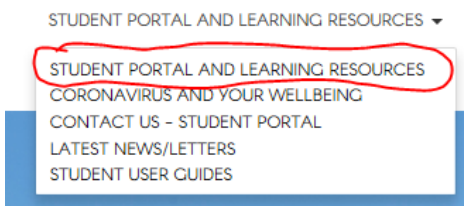

How to Access Your School Email Account

- 1) Open a web browser and visit www.wednesfieldacademy.co.uk

- 2) Click on the 'Student portal and learning resources' drop-down menu.

- 3) Click on 'Student portal and learning resources'.

- 4) Scroll down and click on the **student portal button**.

- 5) Enter your username and password when requested to.

- 6) Click on the button for your year group.

7) Click on the relevant subject.

 English