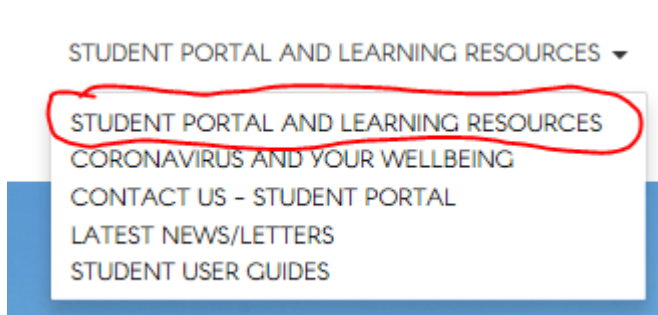

## How to Access Your School Email Account

- 1) Open a web browser and visit [www.wednesfieldacademy.co.uk](http://www.wednesfieldacademy.co.uk)

- 2) Click on the 'Student portal and learning resources' drop-down menu.

- 3) Click on 'Student portal and learning resources'.

- 4) Scroll down and click on the **student portal** button.

5) Enter your username and password when requested to.

6) Click on the **app launcher**.